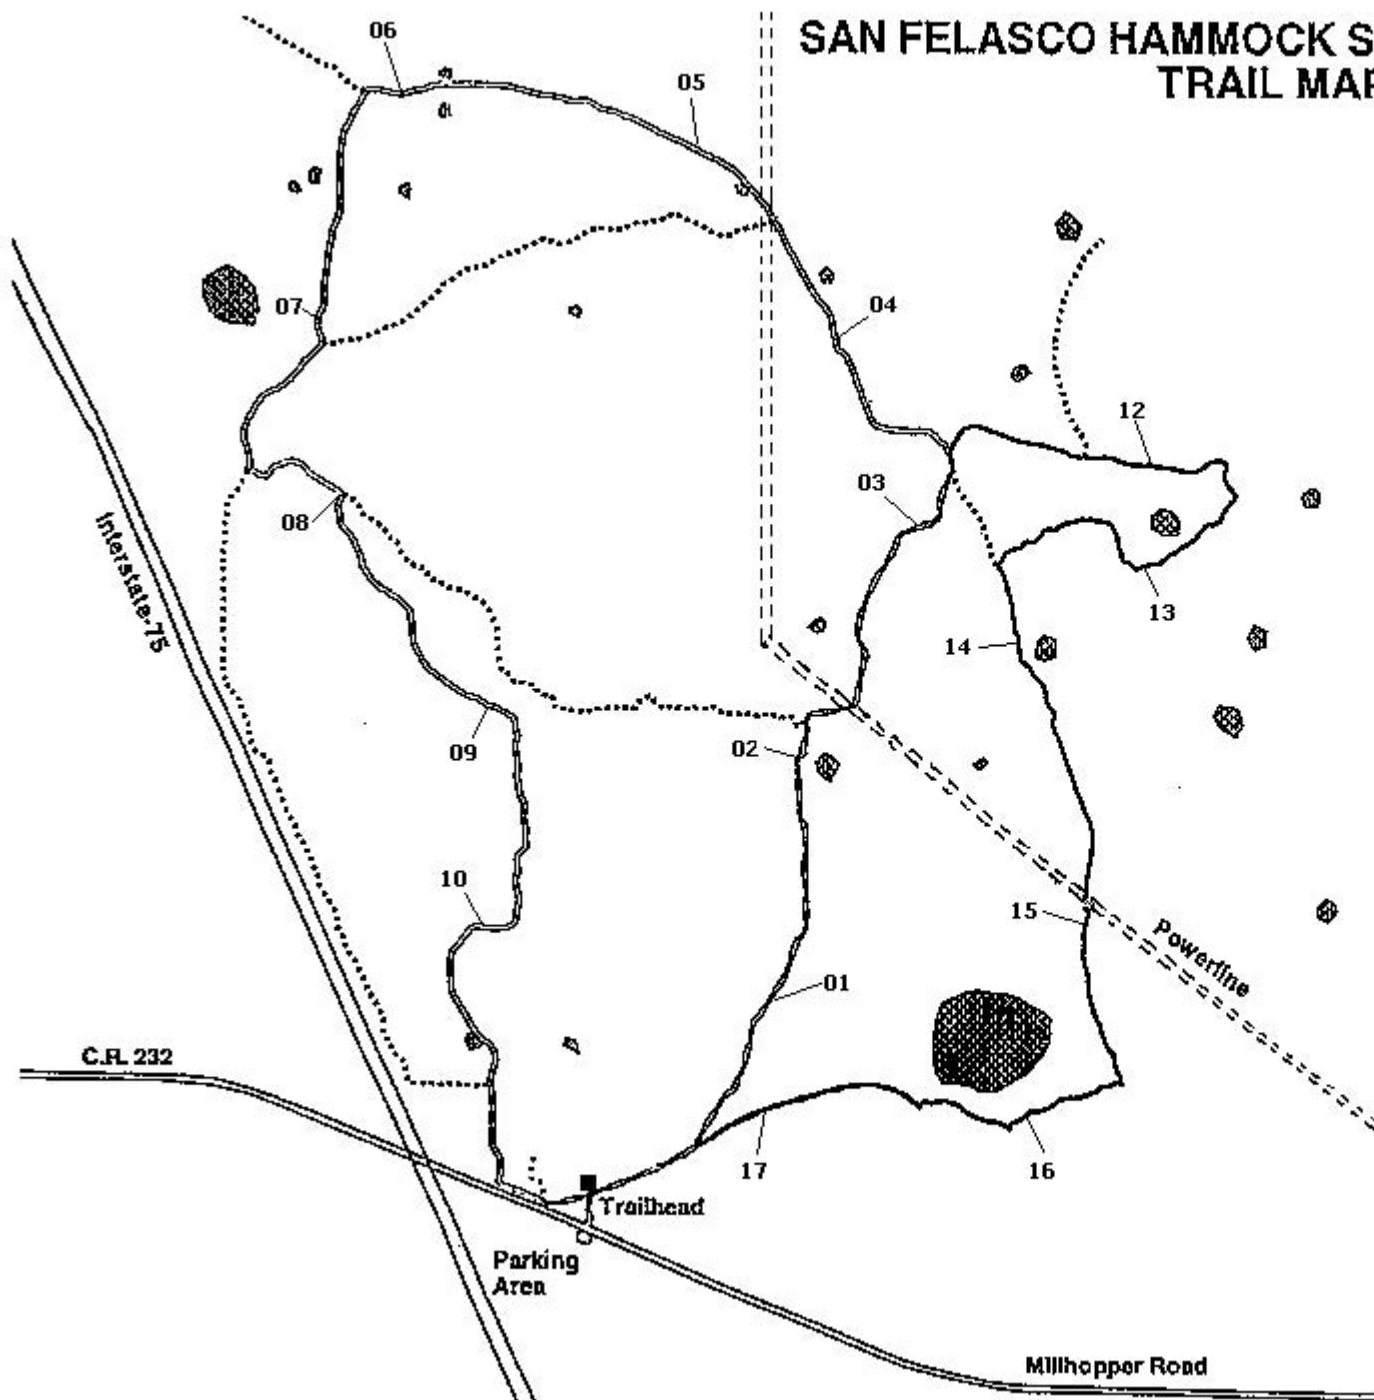

# SAN FELASCO HAMMOCK STATE PRESERVE: TRAIL MAP

## Legend

- Blue Trail
- Yellow Trail
- Yellow and Blue Trail
- Unmarked Trail
- Sinkhole or Pond
- Powerline

01 — Location Markers  
are located approx.  
1/2 mile apart

Trail Map by:  
Kim Sampadian & Brad Stockham  
Geomatics Program  
University of Florida